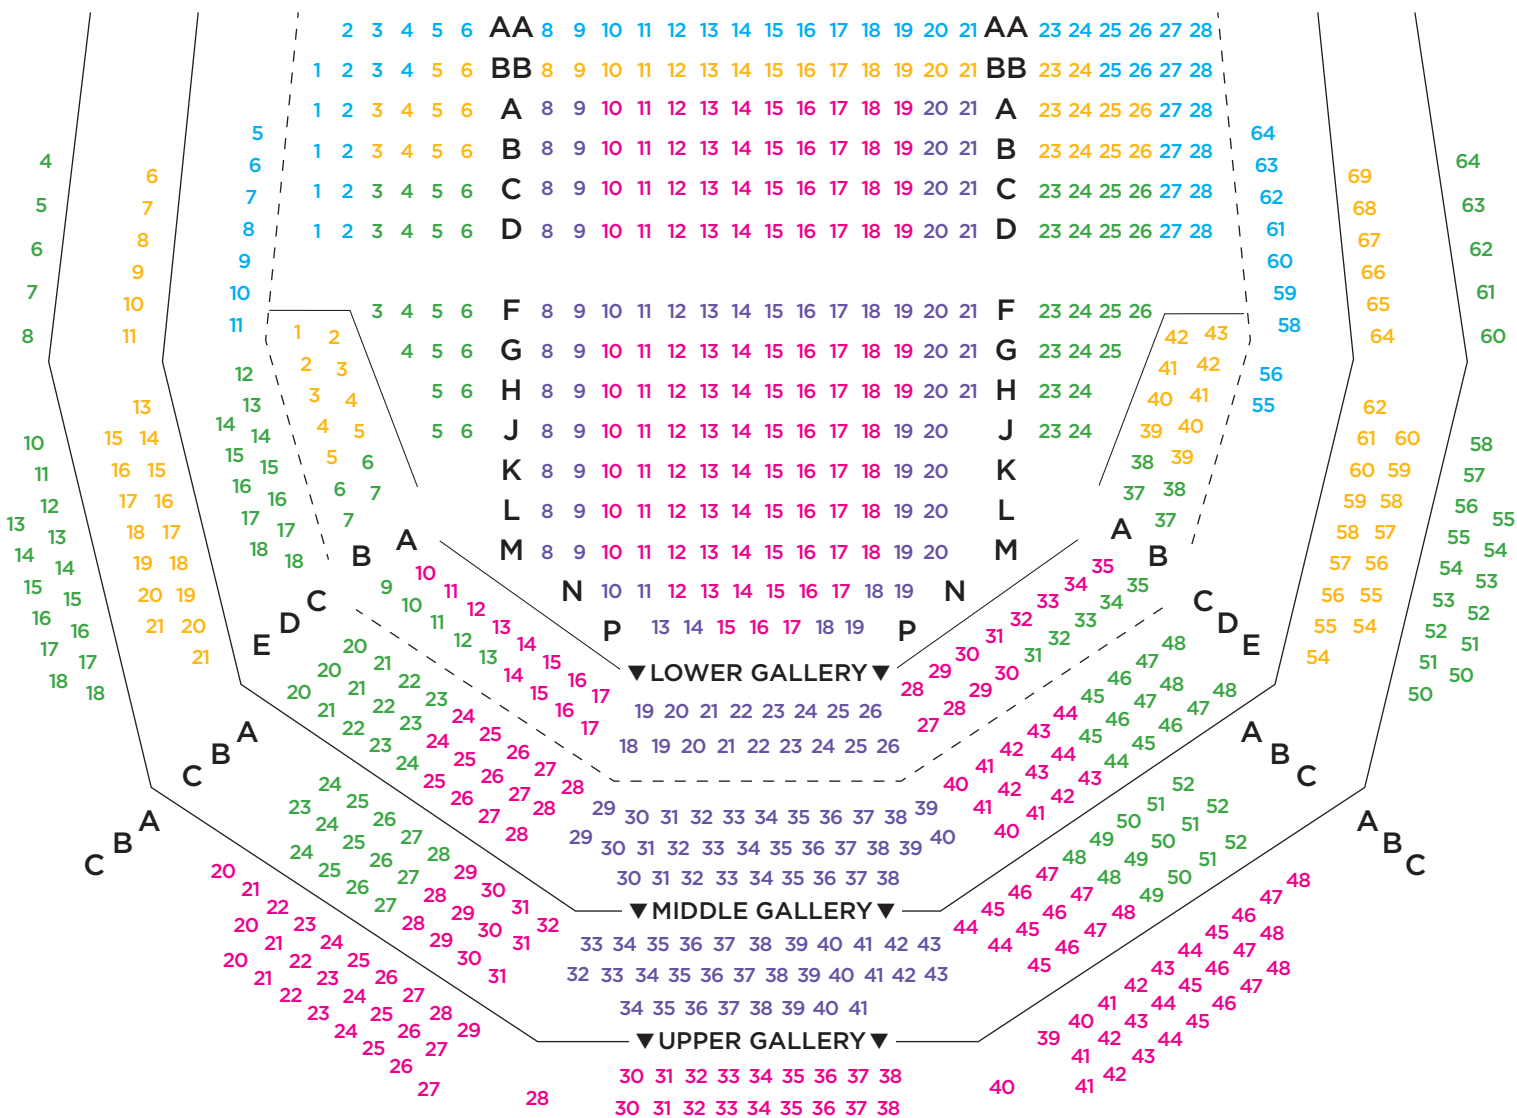

THE YARD AT CHICAGO SHAKESPEARE

Upper Gallery

Middle Gallery

Lower Gallery

Main Floor

Zone 1
 Zone 2
 Zone 3
 Zone 4
 Zone 5

▼ MAIN FLOOR ▼

CHICAGO
SHAKESPEARE
THEATER