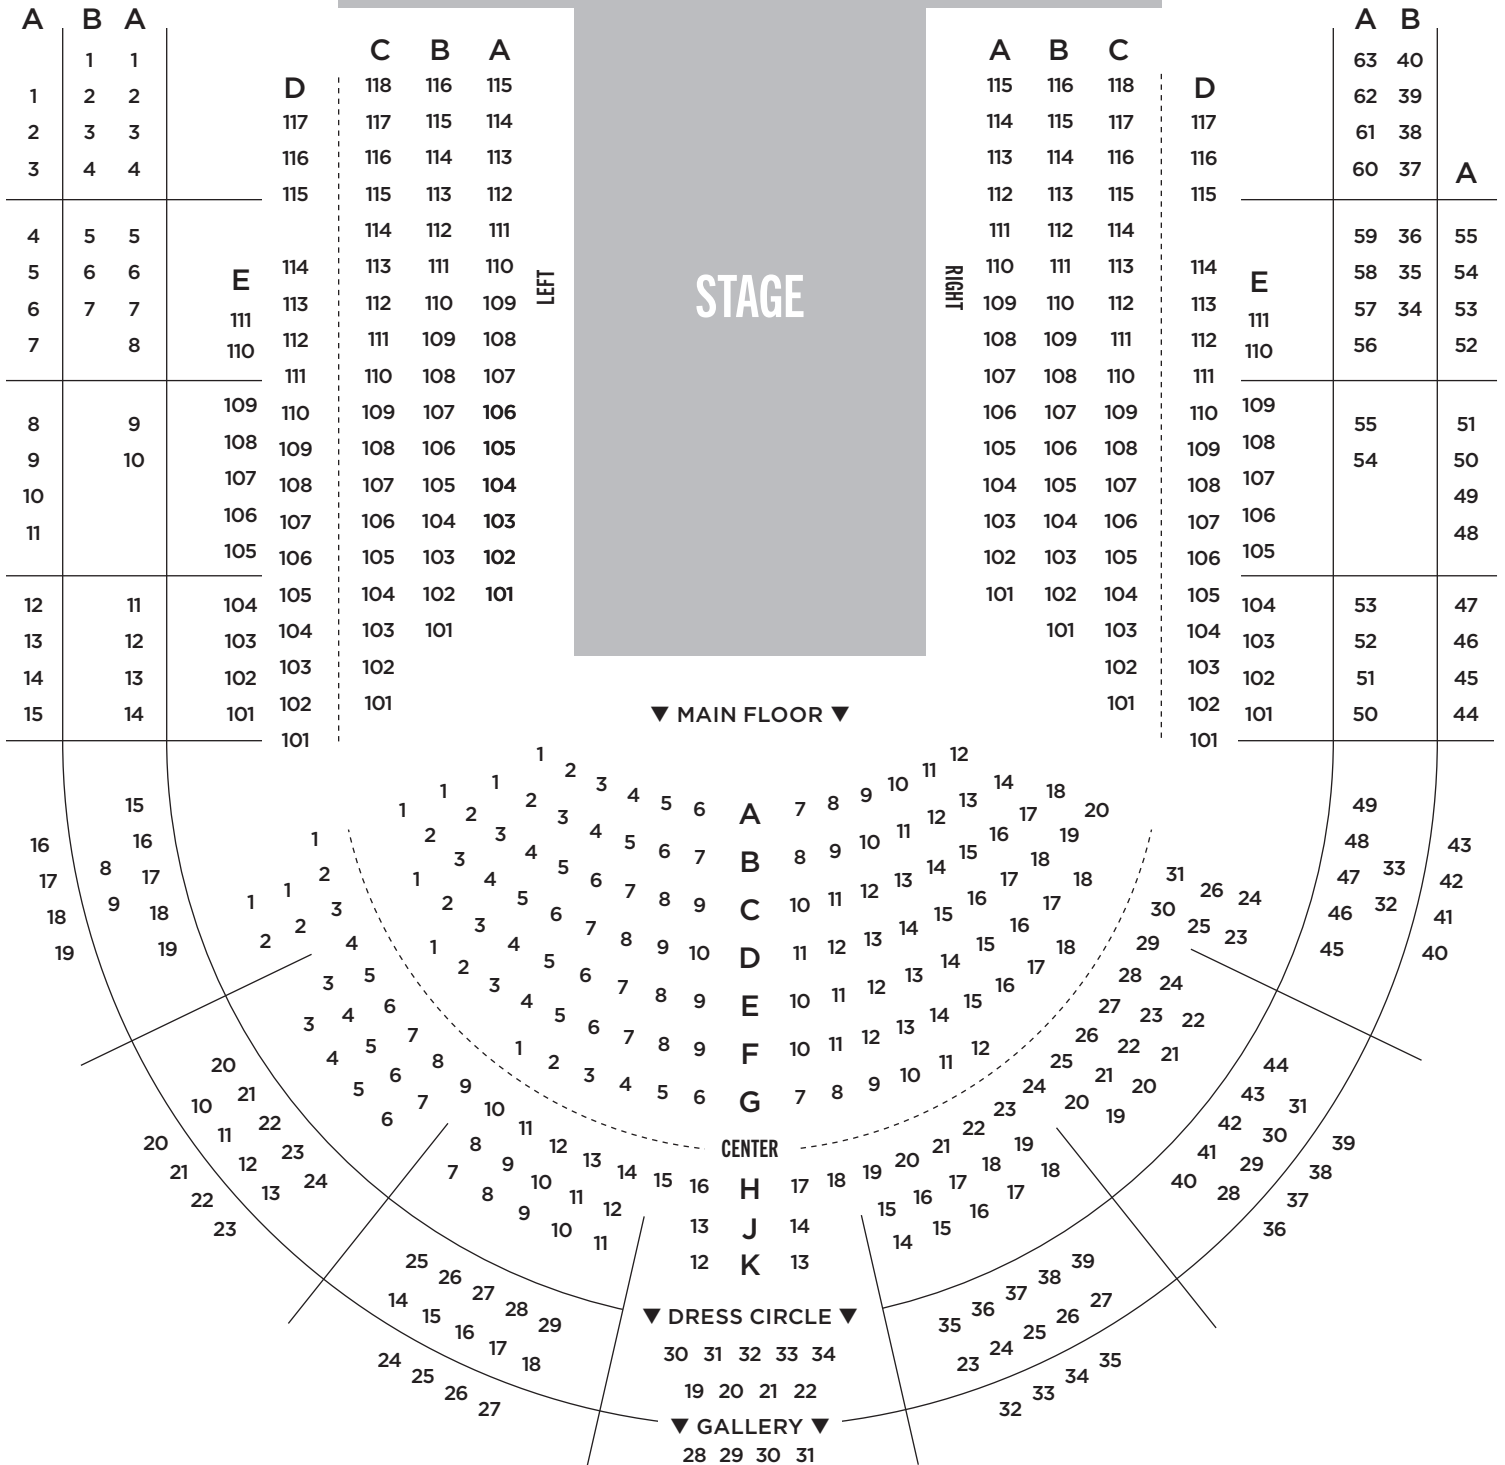

COURTYARD THEATER

CHICAGO SHAKESPEARE THEATER