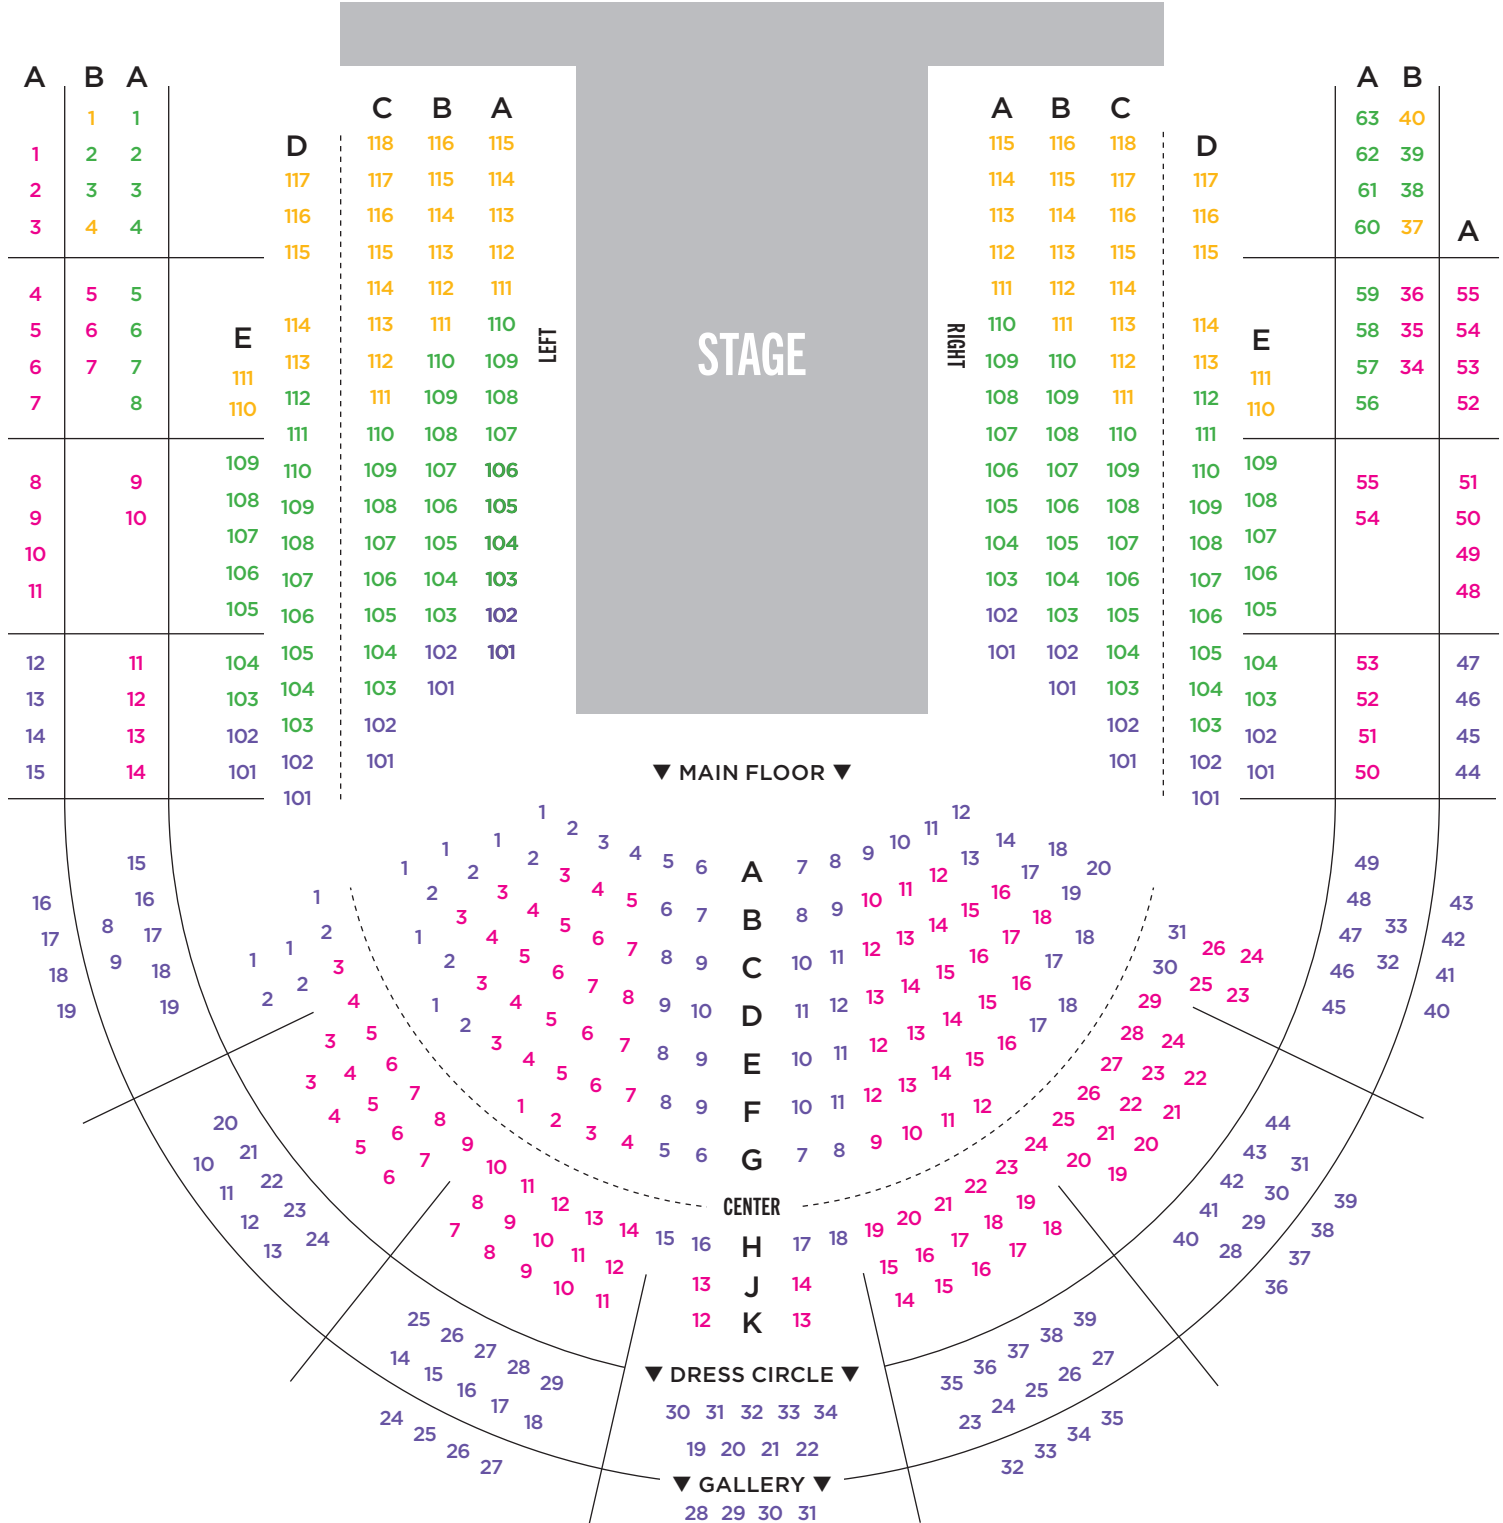

COURTYARD THEATER

Zone 1
 Zone 2
 Zone 3
 Zone 4

CHICAGO SHAKESPEARE THEATER